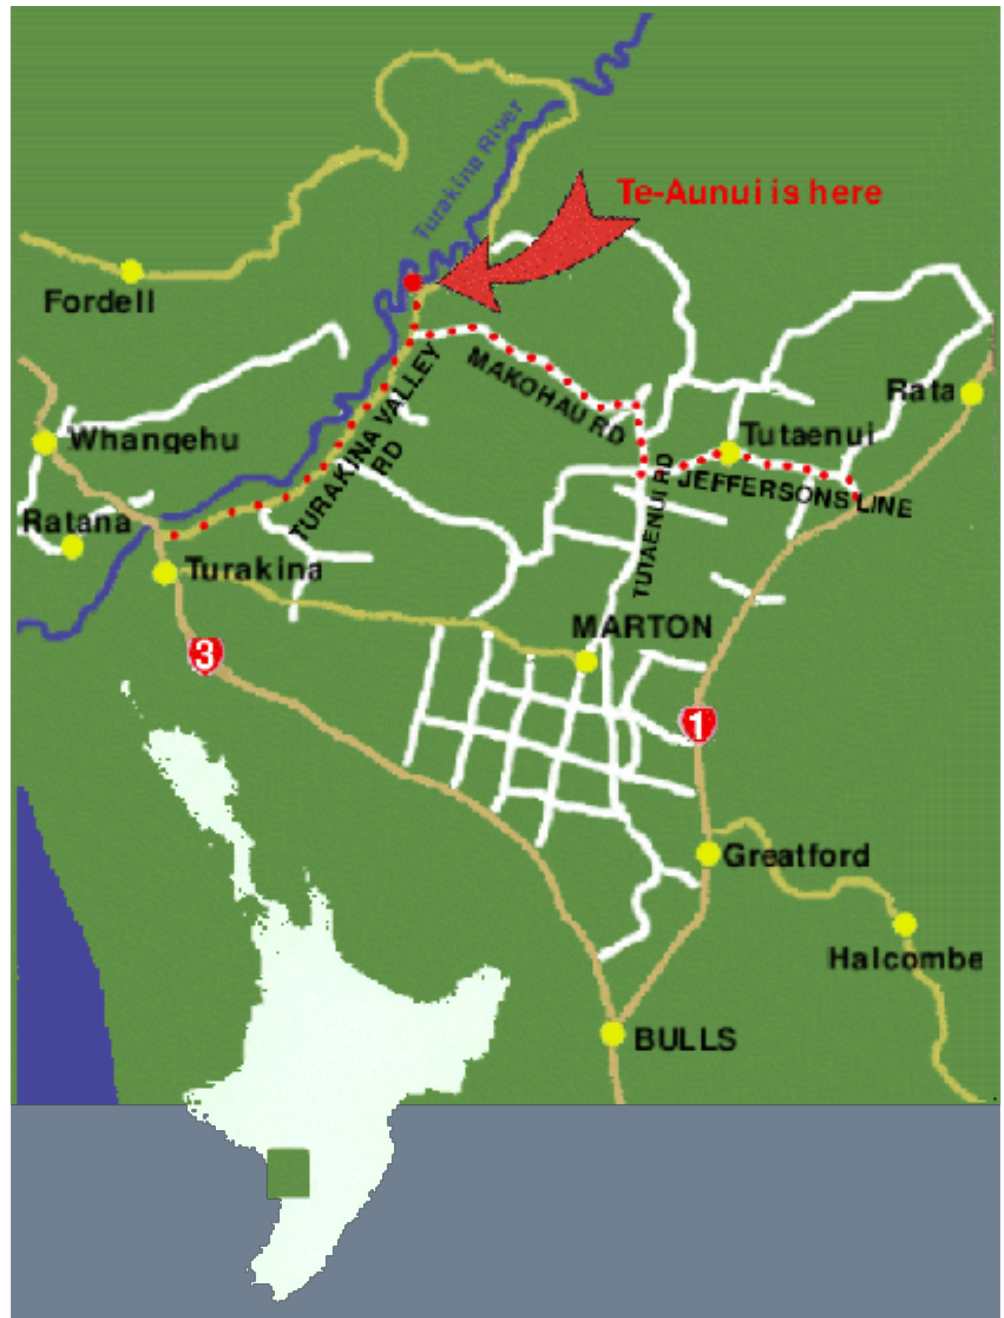

Mike & Margaret Webster
Phone: (06) 327 3821
E-mail: info@te-aunuifarmstay.co.nz
Website: www.te-aunuifarmstay.co.nz

Directions:

Turn up the Turakina Valley Road just north of Turakina. We're 13.5kms up the valley on the left, rapid number 1315. (Our rapid number is displayed outside our gate.)

Alternatively;

Turn off SH1 onto Jefferson's Line (between Rata and Marton) 8.5km then turn right onto Tutaenui Road for 1.7kms, then turn left onto Makohau Road, then right into Turakina Valley Road, drive 2km, we are rapid number 1315. (Our rapid number is displayed outside our gate.)